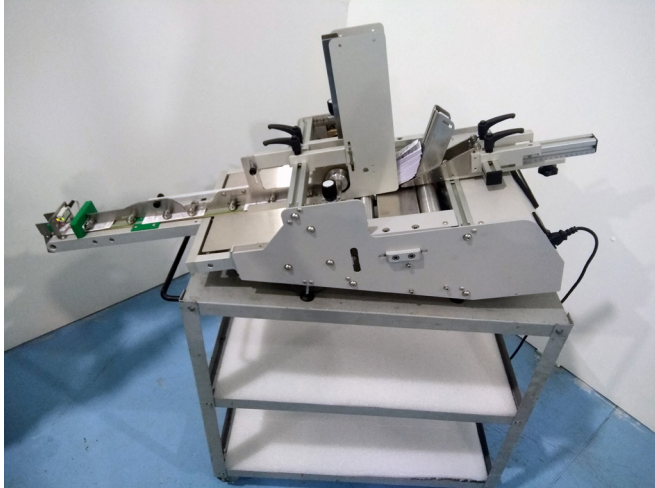

Wide Range also dives into sport.

Type: WR FEEDER 250 with “narrow beak”

Sector: sport

One of the most fascinating projects concluded by **Wide Range** involved the introduction of the leaflet in a water bottle sold by an important brand present all over the world. In fact, it was not easy to find the right feeling to load such a small instruction sheet, pass it through the entire guide of the feeder and, finally, the most difficult step, insert it into the water bottle.

All this was possible thanks to the design of what our team then called “narrow beak” **FEEDER**, that is the final part of the equipment, which has become an invitation, made up of special guides and bearings, for the perfect introduction of the leaflet into the water bottle.

Customer satisfaction was such that, the first project was followed by two more and now there are three **Wide Range FEEDERS** installed on this fully automated line for the treatment of water bottles. Without a doubt it is now rightful to state that **Wide Range** no longer produces standard **FEEDERS** but, given the complexity of the projects, almost exclusively special and customized equipment come out from the Cusago site according to the most varied customer needs.